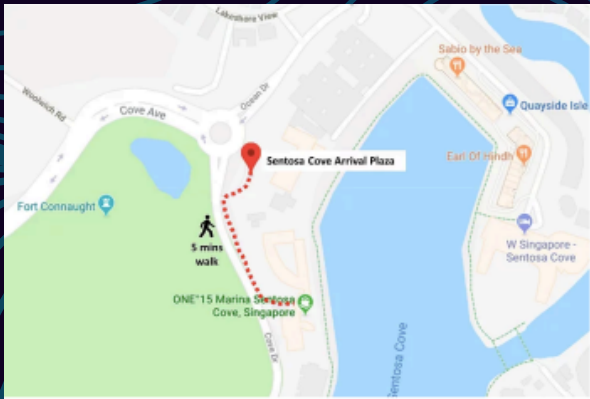

# How To Get to ONE°15 Marina

## Public Transport

5 . ONE°15 Marina is conveniently situated adjacent to the Sentosa Cove Arrival Plaza. To reach the venue, simply follow the map provided and enjoy a short 5-minute walk.

**Note:** For the return journey, the pick-up point will also be at the Sentosa Cove Arrival Plaza. Please refer to page 4 for the shuttle bus schedule.