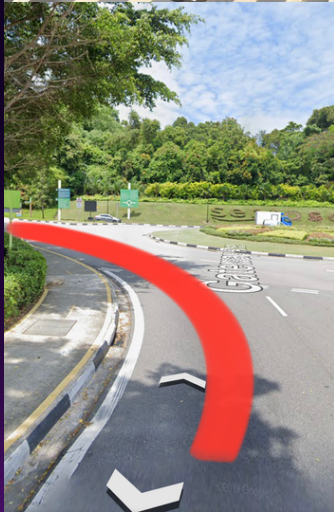

How To Get to ONE°15 Marina

Own Transport / Private Hire Car

1. To access Sentosa Island without paying a toll, kindly present your Conference ticket to the attendant at the Sentosa Gantry toll booth.

2. Turn left to Artillery Avenue at the first roundabout after exiting Sentosa Gateway gantry.

How To Get to ONE°15 Marina

3. On the second roundabout, continue straight on Allanbrooke Road, heading towards Sentosa Cove.

4. After reaching Sentosa Cove, at the dolphin fountain roundabout please stay in the left lane.

How To Get to ONE°15 Marina

5. Please take the second exit from the dolphins roundabout.

6. The entrance to ONE°15 Marina is located about 200m ahead.

How To Get to ONE°15 Marina

Please note: If you plan to drive to ONE°15 Marina, please inform our team in advance. **Limited parking slots** are available for attendees and will be provided **free of charge**.